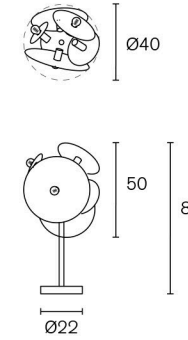

Technical information

Collection Solis

Table Lamp

Art.nr.	Dimensions	Light bulb	Weight	Finish
SOLT75BLM	Ø40xH.75 cm	5x E14	10 kg	black matt finish
SOLT75BLM-BDP	Ø40xH.75 cm	5x E14	10 kg	black matt finish with bronze dark patina finish reflectors
SOLT75BLM-ST	Ø40xH.75 cm	5x E14	10 kg	black matt finish with stainless steel reflectors
SOLT75BLM-BR BUR	Ø40xH.75 cm	5x E14	10 kg	black matt finish with brass burnished reflectors
SOLT75BLM-GSF	Ø40xH.75 cm	5x E14	10 kg	black matt finish with gold satin reflectors
SOLT75BDP-BLM	Ø40xH.75 cm	5x E14	10 kg	bronze dark patina finish with black matt reflectors
SOLT75BDP	Ø40xH.75 cm	5x E14	10 kg	bronze dark patina finish
SOLT75BDP-ST	Ø40xH.75 cm	5x E14	10 kg	bronze dark patina finish with stainless steel reflectors
SOLT75BDP-BR BUR	Ø40xH.75 cm	5x E14	10 kg	bronze dark patina finish with brass burnished reflectors
SOLT75BDP-GSF	Ø40xH.75 cm	5x E14	10 kg	bronze dark patina finish with gold satin reflectors