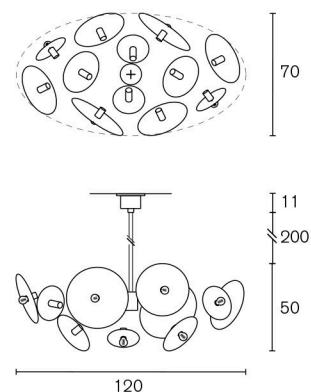

Chandelier Oval

Art.nr.	Dimensions	Light bulb	Weight	Finish
SOLOC120BLM	L.120xW.70xH.50 cm	12x E14	20,0 kg	black matt finish
SOLOC120BLM-BDP	L.120xW.70xH.50 cm	12x E14	20,0 kg	black matt finish with bronze dark patina finish reflectors
SOLOC120BLM-ST	L.120xW.70xH.50 cm	12x E14	20,0 kg	black matt finish with stainless steel reflectors
SOLOC120BLM-BRBBUR	L.120xW.70xH.50 cm	12x E14	20,0 kg	black matt finish with brass burnished reflectors
SOLOC120BLM-GSF	L.120xW.70xH.50 cm	12x E14	20,0 kg	black matt finish with gold satin reflectors
SOLOC120BDP-BLM	L.120xW.70xH.50 cm	12x E14	20,0 kg	bronze dark patina finish with black matt reflectors
SOLOC120BDP	L.120xW.70xH.50 cm	12x E14	20,0 kg	bronze dark patina finish
SOLOC120BDP-ST	L.120xW.70xH.50 cm	12x E14	20,0 kg	bronze dark patina finish with stainless steel reflectors
SOLOC120BDP-BRBBUR	L.120xW.70xH.50 cm	12x E14	20,0 kg	bronze dark patina finish with brass burnished reflectors
SOLOC120BDP-GSF	L.120xW.70xH.50 cm	12x E14	20,0 kg	bronze dark patina finish with gold satin reflectors