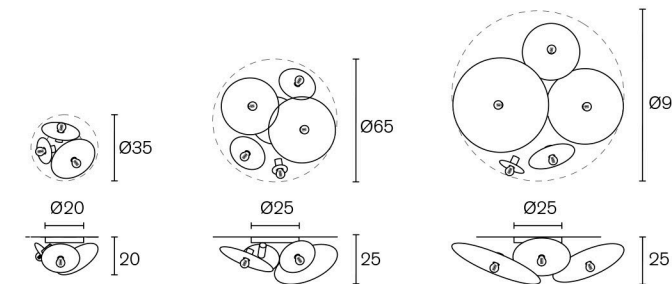

Art.nr.	Dimensions	Light bulb	Weight	Finish
SOLP35BLM	Ø35xH.20 cm	3x E14	5 kg	black matt finish
SOLP35BLM-BDP	Ø35xH.20 cm	3x E14	5 kg	black matt finish with bronze dark patina finish reflectors
SOLP35BLM-ST	Ø35xH.20 cm	3x E14	5 kg	black matt finish with stainless steel reflectors
SOLP35BLM-BR BUR	Ø35xH.20 cm	3x E14	5 kg	black matt finish with brass burnished reflectors
SOLP35BLM-GSF	Ø35xH.20 cm	3x E14	5 kg	black matt finish with gold satin reflectors
SOLP35BDP-BLM	Ø35xH.20 cm	3x E14	5 kg	bronze dark patina finish with black matt reflectors
SOLP35BDP	Ø35xH.20 cm	3x E14	5 kg	bronze dark patina finish
SOLP35BDP-ST	Ø35xH.20 cm	3x E14	5 kg	bronze dark patina finish with stainless steel reflectors
SOLP35BDP-BR BUR	Ø35xH.20 cm	3x E14	5 kg	bronze dark patina finish with brass burnished reflectors
SOLP35BDP-GSF	Ø35xH.20 cm	3x E14	5 kg	bronze dark patina finish with gold satin reflectors
SOLP65BLM	Ø65xH.25 cm	5x E14	8 kg	black matt finish
SOLP65BLM-BDP	Ø65xH.25 cm	5x E14	8 kg	black matt finish with bronze dark patina finish reflectors
SOLP65BLM-ST	Ø65xH.25 cm	5x E14	8 kg	black matt finish with stainless steel reflectors
SOLP65BLM-BR BUR	Ø65xH.25 cm	5x E14	8 kg	black matt finish with brass burnished reflectors
SOLP65BLM-GSF	Ø65xH.25 cm	5x E14	8 kg	black matt finish with gold satin reflectors
SOLP65BDP-BLM	Ø65xH.25 cm	5x E14	8 kg	bronze dark patina finish with black matt reflectors
SOLP65BDP	Ø65xH.25 cm	5x E14	8 kg	bronze dark patina finish
SOLP65BDP-ST	Ø65xH.25 cm	5x E14	8 kg	bronze dark patina finish with stainless steel reflectors
SOLP65BDP-BR BUR	Ø65xH.25 cm	5x E14	8 kg	bronze dark patina finish with brass burnished reflectors
SOLP65BDP-GSF	Ø65xH.25 cm	5x E14	8 kg	bronze dark patina finish with gold satin reflectors
SOLP90BLM	Ø90xH.25 cm	5x E14	10 kg	black matt finish
SOLP90BLM-BDP	Ø90xH.25 cm	5x E14	10 kg	black matt finish with bronze dark patina finish reflectors
SOLP90BLM-ST	Ø90xH.25 cm	5x E14	10 kg	black matt finish with stainless steel reflectors
SOLP90BLM-BR BUR	Ø90xH.25 cm	5x E14	10 kg	black matt finish with brass burnished reflectors
SOLP90BLM-GSF	Ø90xH.25 cm	5x E14	10 kg	black matt finish with gold satin reflectors
SOLP90BDP-BLM	Ø90xH.25 cm	5x E14	10 kg	bronze dark patina finish with black matt reflectors
SOLP90BDP	Ø90xH.25 cm	5x E14	10 kg	bronze dark patina finish
SOLP90BDP-ST	Ø90xH.25 cm	5x E14	10 kg	bronze dark patina finish with stainless steel reflectors
SOLP90BDP-BR BUR	Ø90xH.25 cm	5x E14	10 kg	bronze dark patina finish with brass burnished reflectors
SOLP90BDP-GSF	Ø90xH.25 cm	5x E14	10 kg	bronze dark patina finish with gold satin reflectors