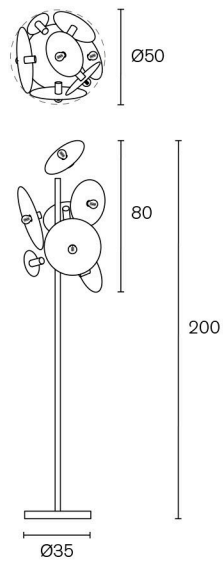

Hanging Lamp Vertical

Art.nr.	Dimensions	Light bulb	Weight	Finish
SOLV150BLM	Ø50xH.150 cm	14x E14	17 kg	black matt finish
SOLV150BLM-BDP	Ø50xH.150 cm	14x E14	17 kg	black matt finish with bronze dark patina finish reflectors
SOLV150BLM-ST	Ø50xH.150 cm	14x E14	17 kg	black matt finish with stainless steel reflectors
SOLV150BLM-BR BUR	Ø50xH.150 cm	14x E14	17 kg	black matt finish with brass burnished reflectors
SOLV150BLM-GSF	Ø50xH.150 cm	14x E14	17 kg	black matt finish with gold satin reflectors
SOLV150BDP-BLM	Ø50xH.150 cm	14x E14	17 kg	bronze dark patina finish with black matt reflectors
SOLV150BDP	Ø50xH.150 cm	14x E14	17 kg	bronze dark patina finish
SOLV150BDP-ST	Ø50xH.150 cm	14x E14	17 kg	bronze dark patina finish with stainless steel reflectors
SOLV150BDP-BR BUR	Ø50xH.150 cm	14x E14	17 kg	bronze dark patina finish with brass burnished reflectors
SOLV150BDP-GSF	Ø50xH.150 cm	14x E14	17 kg	bronze dark patina finish with gold satin reflectors

Technical information

Collection Solis

Table Lamp

Art.nr.	Dimensions	Light bulb	Weight	Finish
SOLT75BLM	Ø40xH.75 cm	5x E14	10 kg	black matt finish
SOLT75BLM-BDP	Ø40xH.75 cm	5x E14	10 kg	black matt finish with bronze dark patina finish reflectors
SOLT75BLM-ST	Ø40xH.75 cm	5x E14	10 kg	black matt finish with stainless steel reflectors
SOLT75BLM-BR BUR	Ø40xH.75 cm	5x E14	10 kg	black matt finish with brass burnished reflectors
SOLT75BLM-GSF	Ø40xH.75 cm	5x E14	10 kg	black matt finish with gold satin reflectors
SOLT75BDP-BLM	Ø40xH.75 cm	5x E14	10 kg	bronze dark patina finish with black matt reflectors
SOLT75BDP	Ø40xH.75 cm	5x E14	10 kg	bronze dark patina finish
SOLT75BDP-ST	Ø40xH.75 cm	5x E14	10 kg	bronze dark patina finish with stainless steel reflectors
SOLT75BDP-BR BUR	Ø40xH.75 cm	5x E14	10 kg	bronze dark patina finish with brass burnished reflectors
SOLT75BDP-GSF	Ø40xH.75 cm	5x E14	10 kg	bronze dark patina finish with gold satin reflectors