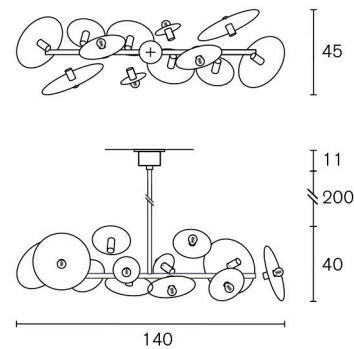

Hanging Lamp Vertical

Art.nr.	Dimensions	Light bulb	Weight	Finish
SOLV150BLM	Ø50xH.150 cm	14x E14	17 kg	black matt finish
SOLV150BLM-BDP	Ø50xH.150 cm	14x E14	17 kg	black matt finish with bronze dark patina finish reflectors
SOLV150BLM-ST	Ø50xH.150 cm	14x E14	17 kg	black matt finish with stainless steel reflectors
SOLV150BLM-BR BUR	Ø50xH.150 cm	14x E14	17 kg	black matt finish with brass burnished reflectors
SOLV150BLM-GSF	Ø50xH.150 cm	14x E14	17 kg	black matt finish with gold satin reflectors
SOLV150BDP-BLM	Ø50xH.150 cm	14x E14	17 kg	bronze dark patina finish with black matt reflectors
SOLV150BDP	Ø50xH.150 cm	14x E14	17 kg	bronze dark patina finish
SOLV150BDP-ST	Ø50xH.150 cm	14x E14	17 kg	bronze dark patina finish with stainless steel reflectors
SOLV150BDP-BR BUR	Ø50xH.150 cm	14x E14	17 kg	bronze dark patina finish with brass burnished reflectors
SOLV150BDP-GSF	Ø50xH.150 cm	14x E14	17 kg	bronze dark patina finish with gold satin reflectors