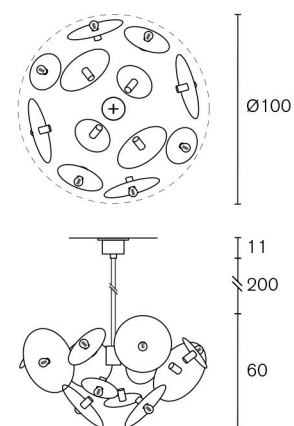

Collection Solis

Chandelier Round

Art.nr.	Dimensions	Light bulb	Weight	Finish
SOLC100BLM	Ø100xH.55 cm	12x E14	22,0 kg	black matt finish
SOLC100BLM-BDP	Ø100xH.55 cm	12x E14	22,0 kg	black matt finish with bronze dark patina finish reflectors
SOLC100BLM-ST	Ø100xH.55 cm	12x E14	22,0 kg	black matt finish with stainless steel reflectors
SOLC100BLM-BR BUR	Ø100xH.55 cm	12x E14	22,0 kg	black matt finish with brass burnished reflectors
SOLC100BLM-GSF	Ø100xH.55 cm	12x E14	22,0 kg	black matt finish with gold satin reflectors
SOLC100BDP-BLM	Ø100xH.55 cm	12x E14	22,0 kg	bronze dark patina finish with black matt reflectors
SOLC100BDP	Ø100xH.55 cm	12x E14	22,0 kg	bronze dark patina finish
SOLC100BDP-ST	Ø100xH.55 cm	12x E14	22,0 kg	bronze dark patina finish with stainless steel reflectors
SOLC100BDP-BR BUR	Ø100xH.55 cm	12x E14	22,0 kg	bronze dark patina finish with brass burnished reflectors
SOLC100BDP-GSF	Ø100xH.55 cm	12x E14	22,0 kg	bronze dark patina finish with gold satin reflectors