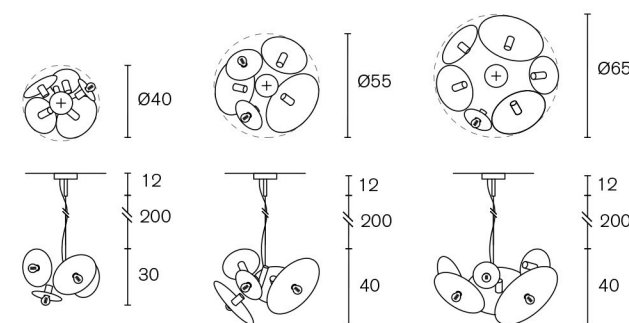

Art.nr.	Dimensions	Light bulb	Weight	Finish
SOLH40BLM	Ø40xH.30 cm	5x E14	5,0 kg	black matt finish
SOLH40BLM-BDP	Ø40xH.30 cm	5x E14	5,0 kg	black matt finish with bronze dark patina finish reflectors
SOLH40BLM-ST	Ø40xH.30 cm	5x E14	5,0 kg	black matt finish with stainless steel reflectors
SOLH40BLM-BR BUR	Ø40xH.30 cm	5x E14	5,0 kg	black matt finish with brass burnished reflectors
SOLH40BLM-GSF	Ø40xH.30 cm	5x E14	5,0 kg	black matt finish with gold satin reflectors
SOLH40BDP-BLM	Ø40xH.30 cm	5x E14	5,0 kg	bronze dark patina finish with black matt reflectors
SOLH40BDP	Ø40xH.30 cm	5x E14	5,0 kg	bronze dark patina finish
SOLH40BDP-ST	Ø40xH.30 cm	5x E14	5,0 kg	bronze dark patina finish with stainless steel reflectors
SOLH40BDP-BR BUR	Ø40xH.30 cm	5x E14	5,0 kg	bronze dark patina finish with brass burnished reflectors
SOLH40BDP-GSF	Ø40xH.30 cm	5x E14	5,0 kg	bronze dark patina finish with gold satin reflectors
SOLH55BLM	Ø55xH.40 cm	5x E14	7,0 kg	black matt finish
SOLH55BLM-BDP	Ø55xH.40 cm	5x E14	7,0 kg	black matt finish with bronze dark patina finish reflectors
SOLH55BLM-ST	Ø55xH.40 cm	5x E14	7,0 kg	black matt finish with stainless steel reflectors
SOLH55BLM-BR BUR	Ø55xH.40 cm	5x E14	7,0 kg	black matt finish with brass burnished reflectors
SOLH55BLM-GSF	Ø55xH.40 cm	5x E14	7,0 kg	black matt finish with gold satin reflectors
SOLH55BDP-BLM	Ø55xH.40 cm	5x E14	7,0 kg	bronze dark patina finish with black matt reflectors
SOLH55BDP	Ø55xH.40 cm	5x E14	7,0 kg	bronze dark patina finish
SOLH55BDP-ST	Ø55xH.40 cm	5x E14	7,0 kg	bronze dark patina finish with stainless steel reflectors
SOLH55BDP-BR BUR	Ø55xH.40 cm	5x E14	7,0 kg	bronze dark patina finish with brass burnished reflectors
SOLH55BDP-GSF	Ø55xH.40 cm	5x E14	7,0 kg	bronze dark patina finish with gold satin reflectors
SOLH65BLM	Ø65xH.40 cm	6x E14	10,0 kg	black matt finish
SOLH65BLM-BDP	Ø65xH.40 cm	6x E14	10,0 kg	black matt finish with bronze dark patina finish reflectors
SOLH65BLM-ST	Ø65xH.40 cm	6x E14	10,0 kg	black matt finish with stainless steel reflectors
SOLH65BLM-BR BUR	Ø65xH.40 cm	6x E14	10,0 kg	black matt finish with brass burnished reflectors
SOLH65BLM-GSF	Ø65xH.40 cm	6x E14	10,0 kg	black matt finish with gold satin reflectors
SOLH65BDP-BLM	Ø65xH.40 cm	6x E14	10,0 kg	bronze dark patina finish with black matt reflectors
SOLH65BDP	Ø65xH.40 cm	6x E14	10,0 kg	bronze dark patina finish
SOLH65BDP-ST	Ø65xH.40 cm	6x E14	10,0 kg	bronze dark patina finish with stainless steel reflectors
SOLH65BDP-BR BUR	Ø65xH.40 cm	6x E14	10,0 kg	bronze dark patina finish with brass burnished reflectors
SOLH65BDP-GSF	Ø65xH.40 cm	6x E14	10,0 kg	bronze dark patina finish with gold satin reflectors