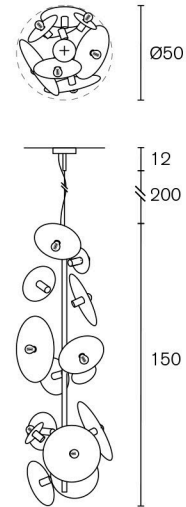

Hanging Lamp Vertical

Art.nr.	Dimensions	Light bulb	Weight	Finish
SOLV150BLM	Ø50xH.150 cm	14x E14	17 kg	black matt finish
SOLV150BLM-BDP	Ø50xH.150 cm	14x E14	17 kg	black matt finish with bronze dark patina finish reflectors
SOLV150BLM-ST	Ø50xH.150 cm	14x E14	17 kg	black matt finish with stainless steel reflectors
SOLV150BLM-BR BUR	Ø50xH.150 cm	14x E14	17 kg	black matt finish with brass burnished reflectors
SOLV150BLM-GSF	Ø50xH.150 cm	14x E14	17 kg	black matt finish with gold satin reflectors
SOLV150BDP-BLM	Ø50xH.150 cm	14x E14	17 kg	bronze dark patina finish with black matt reflectors
SOLV150BDP	Ø50xH.150 cm	14x E14	17 kg	bronze dark patina finish
SOLV150BDP-ST	Ø50xH.150 cm	14x E14	17 kg	bronze dark patina finish with stainless steel reflectors
SOLV150BDP-BR BUR	Ø50xH.150 cm	14x E14	17 kg	bronze dark patina finish with brass burnished reflectors
SOLV150BDP-GSF	Ø50xH.150 cm	14x E14	17 kg	bronze dark patina finish with gold satin reflectors