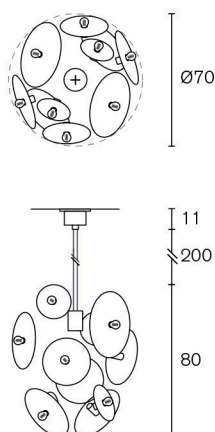

Chandelier Oval

Art.nr.	Dimensions	Light bulb	Weight	Finish
SOLOC120BLM	L.120xW.70xH.50 cm	12x E14	20,0 kg	black matt finish
SOLOC120BLM-BDP	L.120xW.70xH.50 cm	12x E14	20,0 kg	black matt finish with bronze dark patina finish reflectors
SOLOC120BLM-ST	L.120xW.70xH.50 cm	12x E14	20,0 kg	black matt finish with stainless steel reflectors
SOLOC120BLM-BRBBUR	L.120xW.70xH.50 cm	12x E14	20,0 kg	black matt finish with brass burnished reflectors
SOLOC120BLM-GSF	L.120xW.70xH.50 cm	12x E14	20,0 kg	black matt finish with gold satin reflectors
SOLOC120BDP-BLM	L.120xW.70xH.50 cm	12x E14	20,0 kg	bronze dark patina finish with black matt reflectors
SOLOC120BDP	L.120xW.70xH.50 cm	12x E14	20,0 kg	bronze dark patina finish
SOLOC120BDP-ST	L.120xW.70xH.50 cm	12x E14	20,0 kg	bronze dark patina finish with stainless steel reflectors
SOLOC120BDP-BRBBUR	L.120xW.70xH.50 cm	12x E14	20,0 kg	bronze dark patina finish with brass burnished reflectors
SOLOC120BDP-GSF	L.120xW.70xH.50 cm	12x E14	20,0 kg	bronze dark patina finish with gold satin reflectors